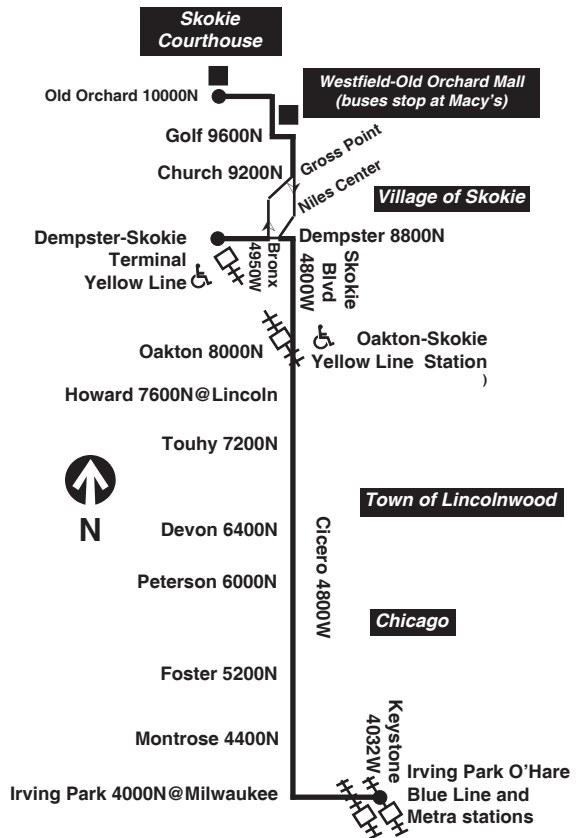

Para obtener mayor información, en Español, llame al Centro de Información: 312-836-7000.

Chicago Transit Authority

54A ♿

North Cicero/Skokie

Effective July 25, 2018

No Service Saturdays, Sundays/Holidays

Monday thru Friday

54A North Cicero/Skokie

Southbound

Lv Skokie Court House	Old Orchard (Macy's)	Skokie Yellow Line Terminal	Cicero/ Touhy	Cicero/ Foster	Irving Park/ Cicero	Arrive Irving Park Blue Line
6:30am	6:34am	6:43am	6:53am	7:01am	7:09am	7:13am
6:52	6:56	7:05	7:15	7:23	7:31	7:35
7:14	7:18	7:28	7:38	7:46	7:54	7:58
7:37	7:41	7:51	8:01	8:09	8:17	8:21
8:07	8:12	8:22	8:32	8:40	8:47	8:51
8:37	8:42	8:52	9:02	9:10	9:17	9:21
9:07	9:12	9:22	9:32	9:40	9:47	9:51
9:37	9:42	9:52	10:02	10:10	10:18	10:22

then no service until

2:00pm	2:06pm	2:18pm	2:28pm	2:38pm	2:51pm	2:55pm
2:26	2:32	2:44	2:54	3:04	3:17	3:21
2:52	2:58	3:10	3:20	3:30	3:43	3:47
3:17	3:22	3:35	3:46	3:58	4:10	4:15
3:42	3:47	4:00	4:11	4:23	4:35	4:40
4:07	4:13	4:25	4:38	4:50	5:02	5:07
4:32	4:38	4:50	5:03	5:15	5:27	5:32
4:58	5:04	5:16	5:29	5:41	5:53	5:58
5:24	5:30	5:42	5:55	6:07	6:18	6:23
5:50	5:56	6:08	6:21	6:33	6:44	6:49
6:16	6:21	6:33	6:45	6:56	7:07	7:11
6:37	6:42	6:54	-----	-----	-----	-----

Northbound

Leave Irving Park/ Blue Line	Irving Park/ Cicero	Cicero/ Foster	Cicero/ Touhy	Skokie Yellow Line Terminal	Old Orchard (Macy's)	Arr Skokie Court House
6:00am	6:04am	6:14am	6:22am	6:32am	6:41am	6:46am
6:22	6:26	6:36	6:44	6:54	7:03	7:08
6:44	6:48	6:58	7:06	7:16	7:25	7:30
7:06	7:10	7:20	7:28	7:38	7:48	7:53
7:27	7:31	7:42	7:52	8:03	8:14	8:19
7:48	7:52	8:03	8:13	8:24	8:35	8:40
8:10	8:14	8:24	8:34	8:46	8:55	9:00
8:40	8:44	8:54	9:04	9:16	9:25	9:30
9:10	9:14	9:24	9:34	9:46	9:55	10:00
9:40	9:44	9:54	10:04	10:16	10:25	10:30